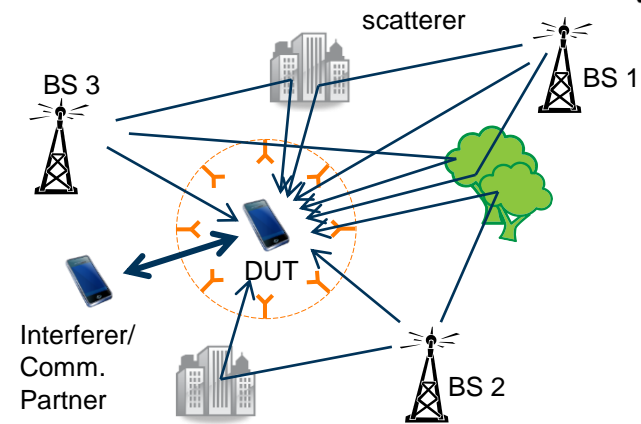

1. Erlangen/Nuremberg Testbed

- LTE Broadcast (eMBMS) & Evolutions for 5G
 - QoS, interoperability broadcast / broadband
 - Strong Sat/Terr broadcast background
DVB, DAB, DRM
- mmWave Fronthauling / Backhauling
 - 10 Gbps microwave link for E-Band
- Satellite Backhauling
 - For fixed, nomadic, mobile hotspots, e.g. trains, ships
 - Link design (DVB-S2X) incl. channel modeling, convergence layer, tracking antennas
- Antennas
 - For nomadic and mobile applications (tracking)
- 5G prototyping, live testing

Erlangen Testbed
700 / 2600 MHz

Current and Future Research in 4G/5G Testbeds

2. Facility for Over-the-air Research and Testing (FORTE) & Virtual Road (VISTA) – Ilmenau -Germany

Universal Over-The-Air test environment

- 2G-5G / Satcom / MIMO system- / performance-evaluation
- For mobile radio transceivers up to 3 / 6 GHz
- Incl. effects like:
 - Array/beam forming Antennas
 - channel impairments
 - co-existence, interference
 - Multi base stations